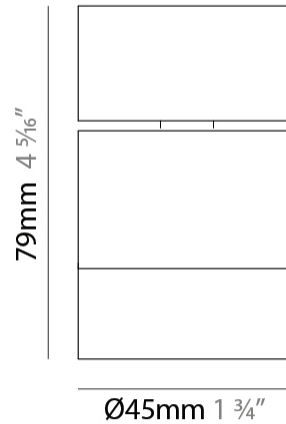

#### PHYSICAL

Aperture Sizes - Downlights: 1"  
 Shape: Cylinder  
 Diameter (mm): 45  
 Diameter (in): 1 3/4  
 Height (mm): 79  
 Height (in): 3 1/8  
 Weight (kg): 0.15  
 Fixture Finish: WHI / BLK  
 Fixture Material: Aluminum

#### OPTICAL

Optic°: 20 / 40 / 60  
 Adjustability: Tilting and rotating

### PHYSICAL

Aperture Sizes - Downlights: 1"  
 Shape: Cylinder  
 Diameter (mm): 45  
 Diameter (in): 1 3/4  
 Height (mm): 85  
 Height (in): 3 3/8  
 Weight (kg): 0.17  
 Fixture Finish: WHI / BLK  
 Fixture Material: Aluminum

#### PHYSICAL

Aperture Sizes - Downlights: 1"  
 Shape: Cylinder  
 Diameter (mm): 45  
 Diameter (in): 1 3/4  
 Height (mm): 71  
 Height (in): 2 13/16  
 Weight (kg): 0.15  
 Diffuser: PMMA - Opal  
 Fixture Finish: WHI / BLK  
 Fixture Material: Aluminum