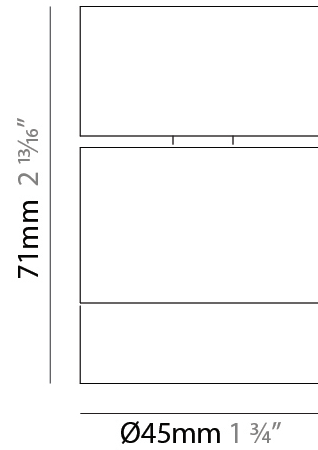

COMPACTO SURFACE

A7200023-

base number   Color   Finish
Temperature   Options

1. To build a product code in our configurator select the specify button on the base model # product page
2. To build a manual product code on this datasheet choose from the options listed below in blue font and add the suffix to the base model #

GENERAL

Series: Compacto
Partner: Letroh
Division: Architectural
Installation: Surface
Product Type: Ceiling Surface
Mounting Location: Ceiling
Light Distribution: Direct

PHYSICAL

Aperture Sizes - Downlights: 1"
Shape: Cylinder
Diameter (mm): 45
Diameter (in): 1 3/4
Height (mm): 71
Height (in): 2 13/16
Weight (kg): 0.15
Diffuser: PMMA - Opal
Fixture Finish: WHI / BLK
Fixture Material: Aluminum

ELECTRICAL

Lamp Type: LED (Zhaga Standard)
Input Wattage (W): 9
Dimming: Tri-Mode (Non-Dimming and Phase Dimming (120Vac only) and 0-10V Dimming)
Driver Included: No
Driver Location: Remote
Driver Type: Constant Current - Universal
Driver Class: Class 2
Input Voltage (V): 120 - 277
Constant Current (MA): 250

LED

Color Temperature (°K): 2700 / 3000
Max. Delivered Lumen (lm): 708 / 750
CRI: >97 CRI
Lamp Life (hrs): 50000

OPTICAL

RATINGS AND CERTIFICATIONS

Certified By: Certified for North American Standards
IP rating: IP20

PROJECT
TYPE
SPECIFIER
QUANTITY
DATE